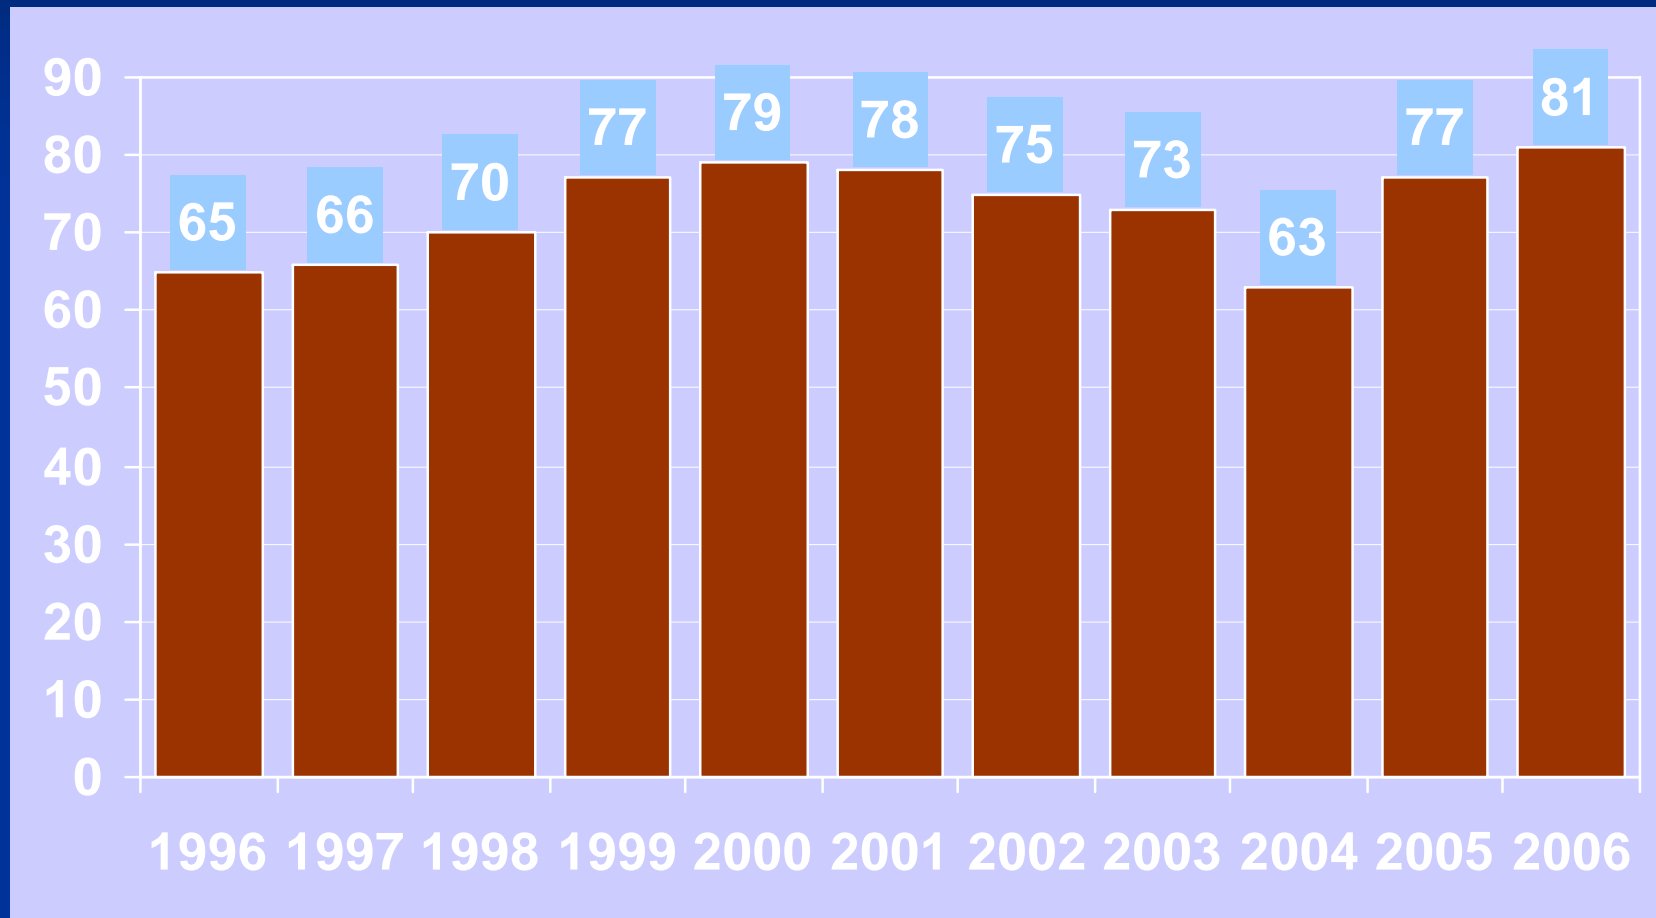

# Transit Ridership – Twin Cities (Millions/year)

Note: Ridership in 2004 was down in part because of a 44 day transit strike. Figures from Metropolitan Council